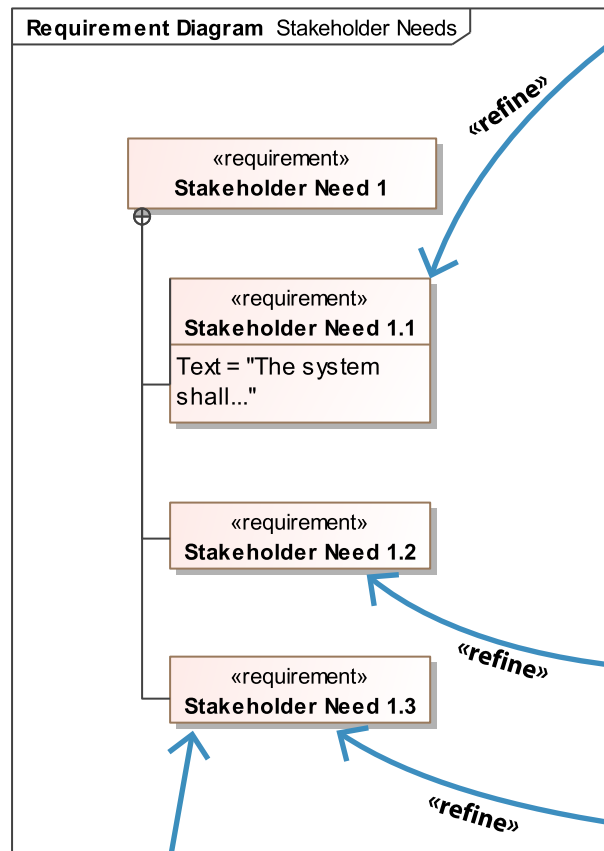

PILLAR

Requirements

Structure

Behavior

Parameters

Black Box

Problem

White Box

DOMAIN

Solution

Implementation

Download
MagicGrid

MagicGrid™ Framework to ISO 15288