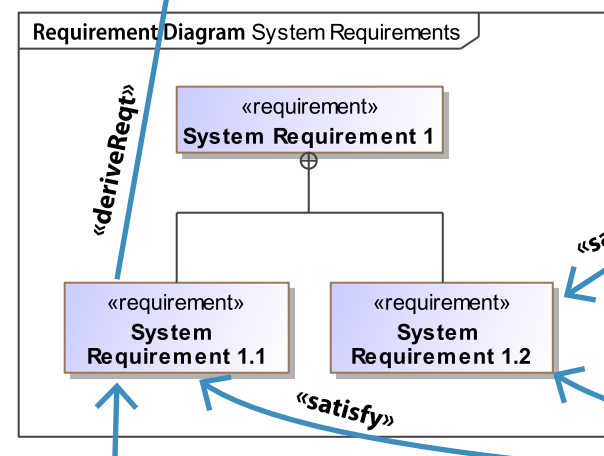

PILLAR

Requirements

Structure

Behavior

Parameters

Black Box

Problem

White Box

DOMAIN

Solution

Implementation

Download
MagicGrid

MagicGrid™ Framework to ISO 15288